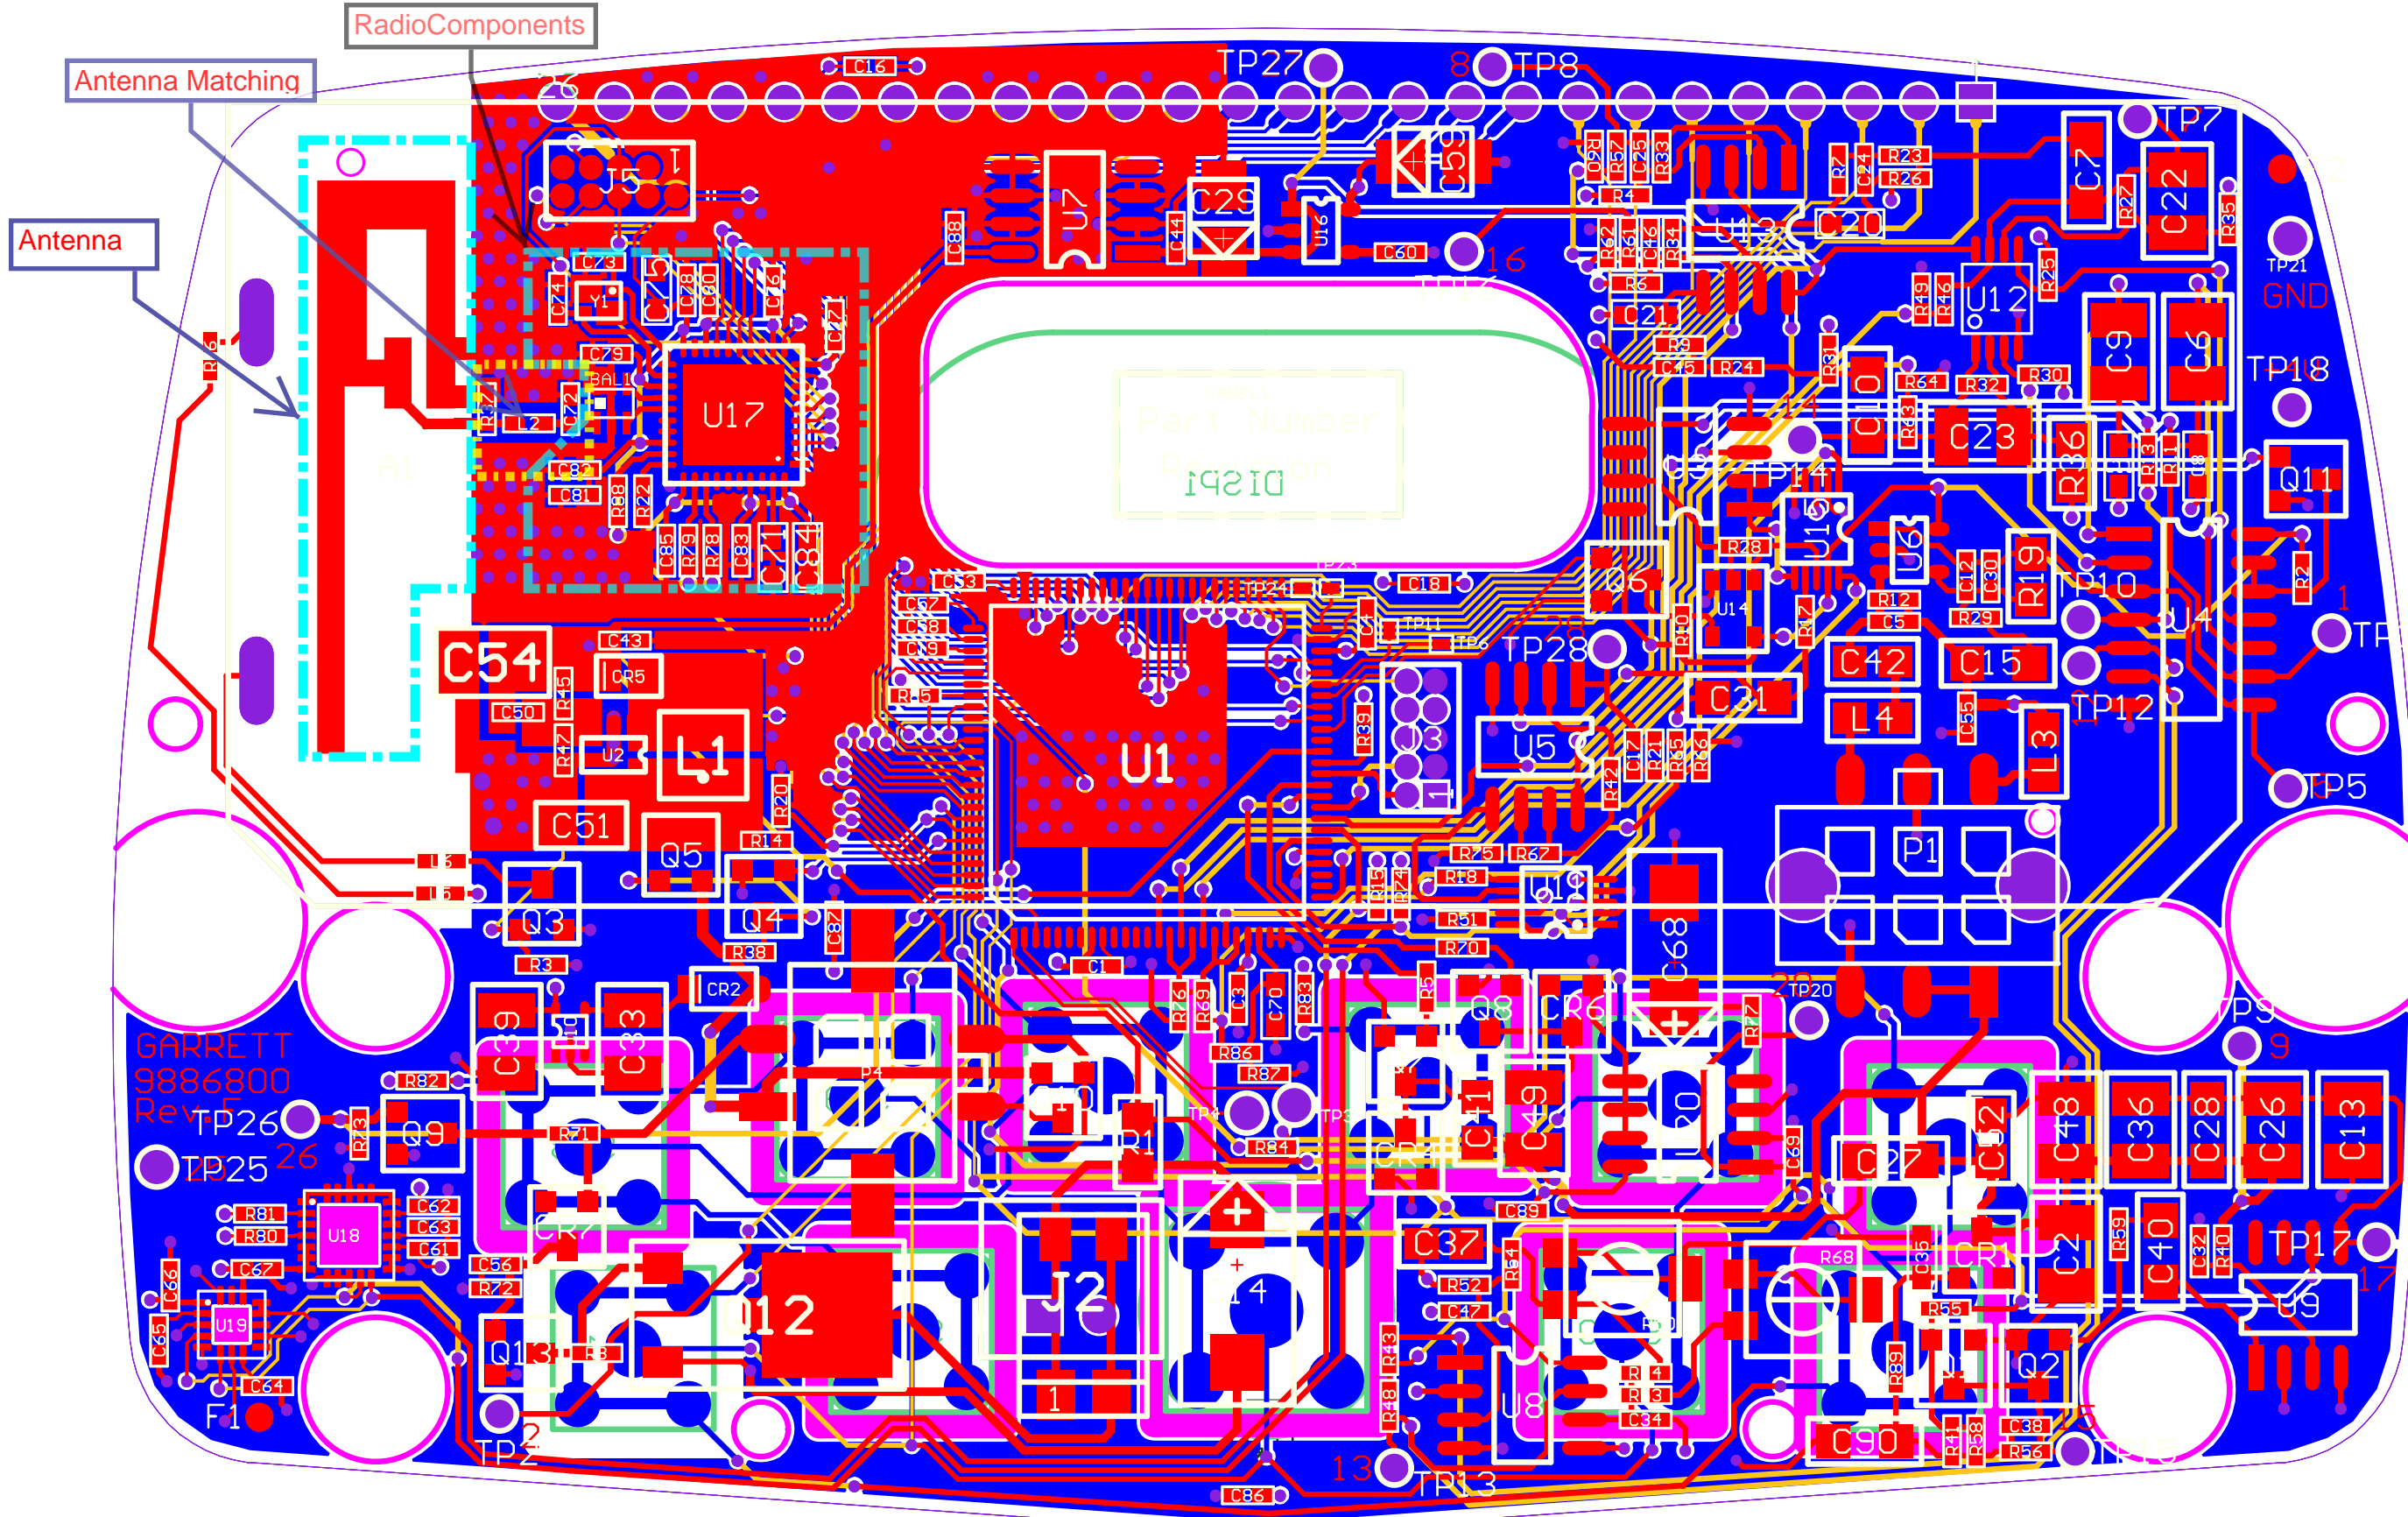

Areas inside the Mechanical 2 outlines have a .142 height limit.

+2033,2411.5 (mil)

GARRETT
9886800
Rev F

ECN 8671

Boston, MA