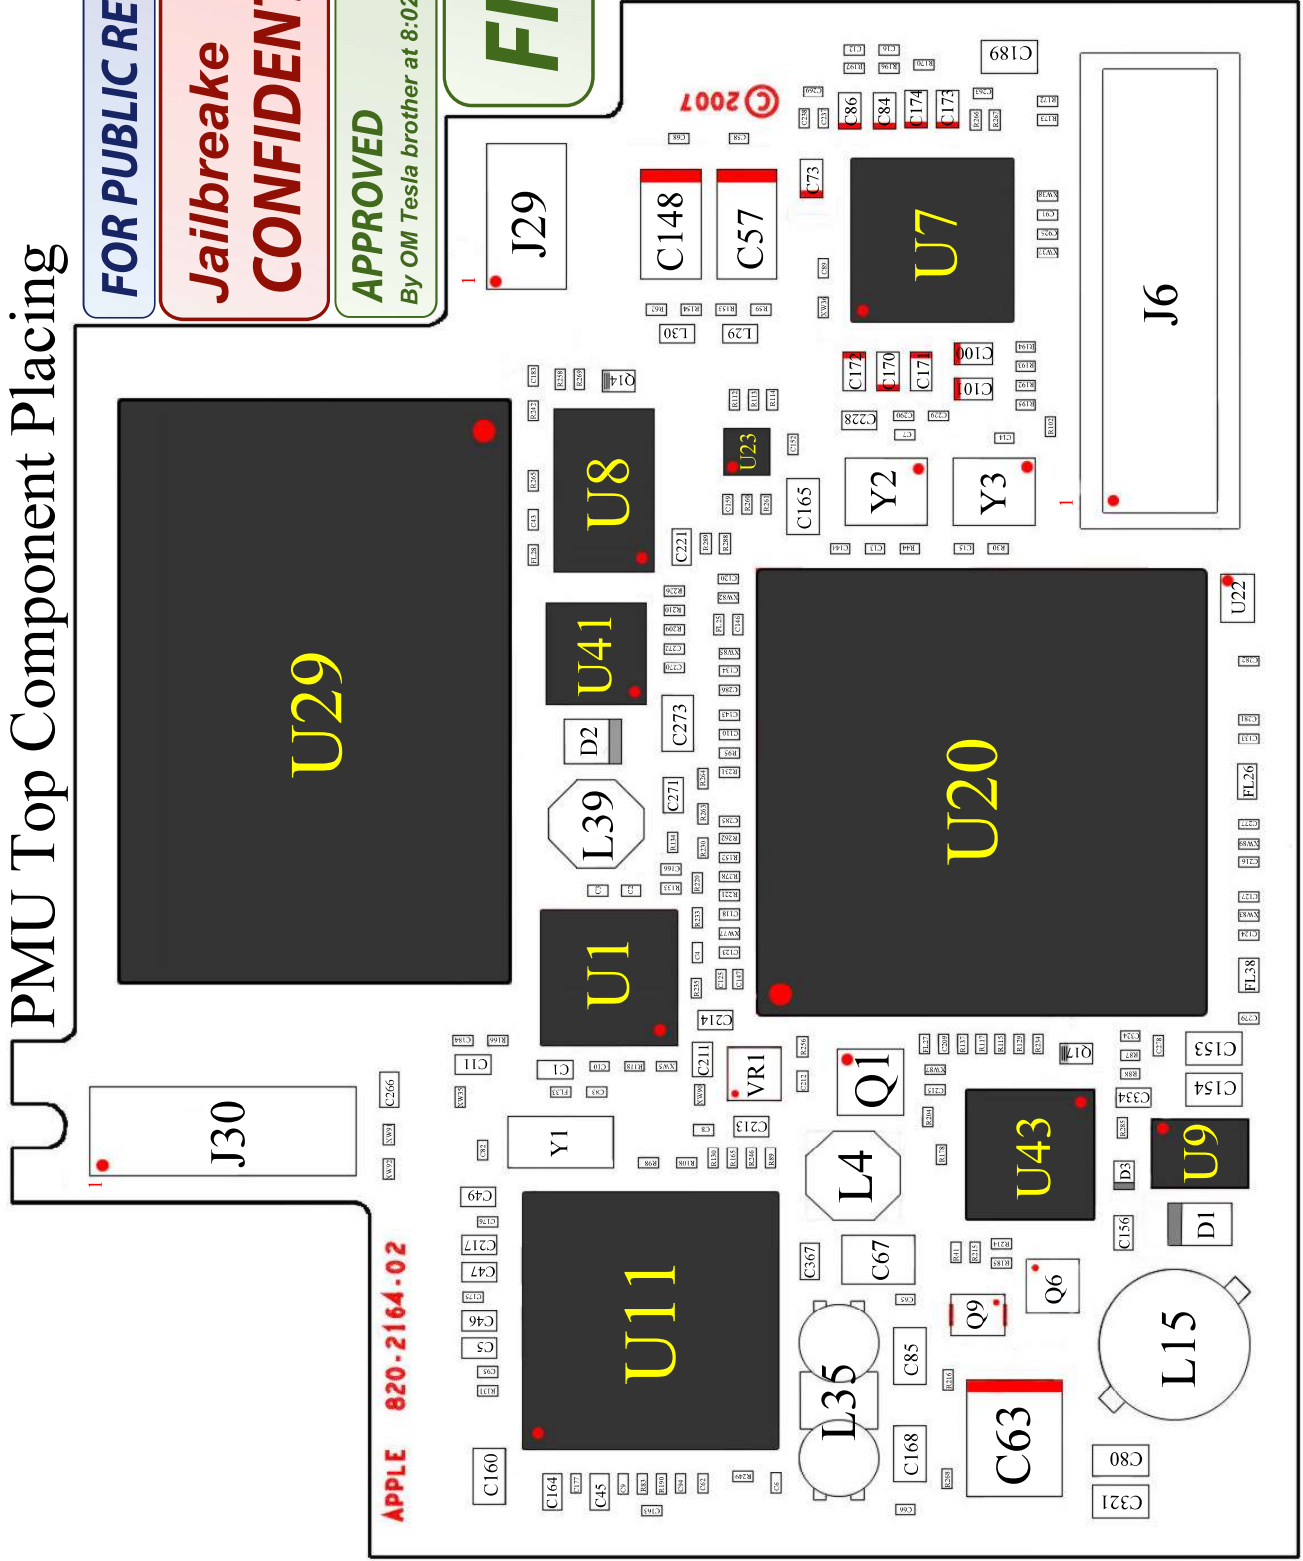

BB Bottom Component Placing

Jailbreak
CONFIDENTIAL

APPROVED
By OM Tesla brother at 7:58 pm, Feb 03, 2012

FINAL

FOR PUBLIC RELEASE

PMU Top Component Placing

FOR PUBLIC RELEASE

**Jailbreak
CONFIDENTIAL**

APPROVED

By OM Tesla brother at 8:02 pm, Feb 03, 2012

FINAL

APPLE 820-2164-02

PMU Bottom Component Placing

Jailbreak
CONFIDENTIAL

APPROVED
By OM Tesla brother at 8:04 pm, Feb 03, 2012

FOR PUBLIC RELEASE

FINAL