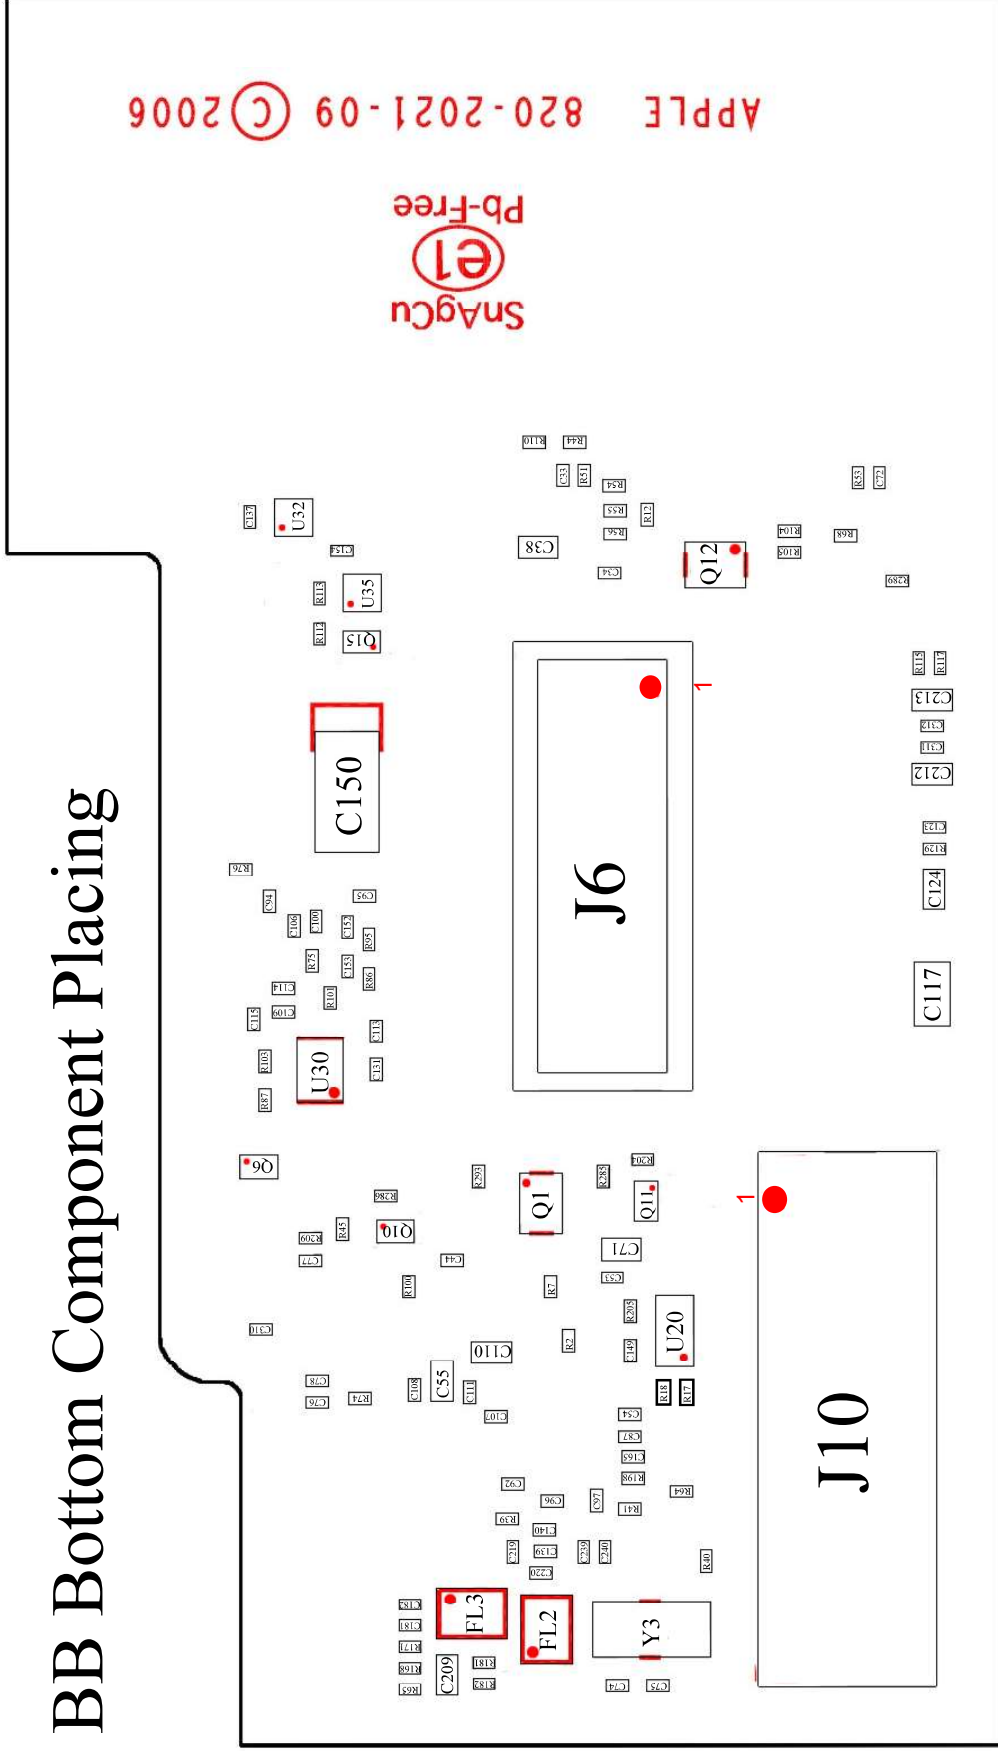

BB Bottom Component Placing

Jailbreak
CONFIDENTIAL

APPROVED
By OM Tesla brother at 7:58 pm, Feb 03, 2012

FINAL

FOR PUBLIC RELEASE

PMU Top Component Placing

FOR PUBLIC RELEASE

**Jailbreak
CONFIDENTIAL**

APPROVED

By OM Tesla brother at 8:02 pm, Feb 03, 2012

FINAL

APPLE 820-2164-02

PMU Bottom Component Placing

Jailbreak
CONFIDENTIAL

APPROVED
By OM Tesla brother at 8:04 pm, Feb 03, 2012

FOR PUBLIC RELEASE